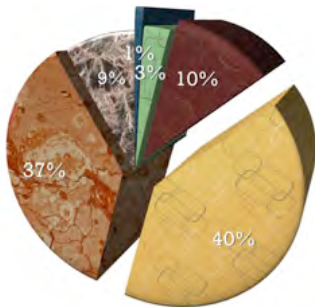

# Me-TV Alaska Means Business 2024 Political Information One Sheet

*your commercials air in these all time television classics*

### Look who is watching

Viewers by Age

- 12-18
- 19-25
- 26-40
- 41-55
- 56-65
- 65+

**Reaching Viewers in Anchorage, Mat-Su, the Gulf Coast and Southeast**

**Average Weekly Reach 13,000 Viewers**

**Me-TV Alaska programs are family friendly and watched by a "Super Voter" demographic**